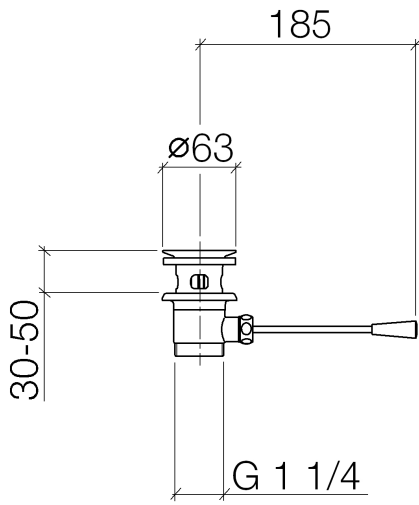

Basin Waste 1 1/4" - Brushed Champagne (22kt Gold)

IMO

10 300 970

- length of knee lever 185 mm
- Only suitable for basins with an overflow.

Fits: IMO, LULU, MADISON, MEM, TARA, CL.1, LISSÉ, VAIA, META, CYO

10 300 970

10 300 970

Parts for other finishes can be found here: [Chrome](#)

Spare parts list

| No. | Item Number | Name | Quantity used | Delivery time |
|--|--------------------|-------------|---------------|---------------|
| 1 | 90 11 01 026 00-46 | cup | 1 | 30 |
| 2 | 04 31 20 016 00-46 | plug | 1 | - |
| Spare part can no longer be ordered, please order the replacement item | | | | |
| 3 | 04 28 10 026 00 90 | accessories | 1 | 2 |
| 4 | 09 14 03 025 90 | seal | 1 | 2 |
| 5 | 09 11 01 023-46 | cup | 1 | 60 |
| 6 | 09 14 05 040 90 | seal | 1 | 2 |
| 7 | 09 31 09 055-46 | pull-rod | 1 | 30 |
| 8 | 09 30 11 049 90 | disc | 1 | 2 |
| 9 | 09 23 30 003-46 | nut | 1 | 30 |
| 10 | 09 20 01 040-46 | handle | 1 | 30 |