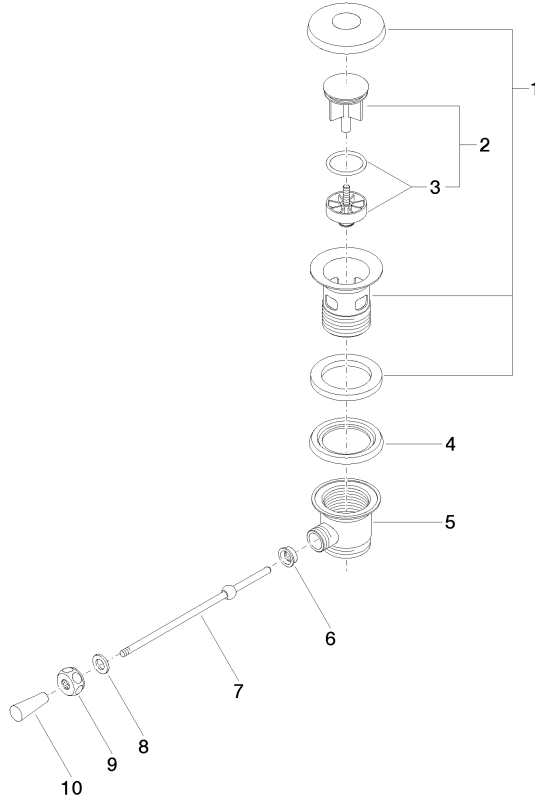

Basin Waste 1 1/4" - Brushed Champagne (22kt Gold)

IMO

10 300 970

- length of knee lever 185 mm
- Only suitable for basins with an overflow.

Fits: IMO, LULU, MADISON, MEM, TARA, CL.1, LISSÉ, VAIA, META, CYO

| | | |
|---|-------------------------------|---------------|
|  | Brushed Champagne (22kt Gold) | 10 300 970-46 |
|  | Chrome | 10 300 970-00 |
|  | Brushed Platinum | 10 300 970-06 |
|  | Platinum | 10 300 970-08 |
|  | Durabrand (23kt Gold) | 10 300 970-09 |
|  | Dark Chrome | 10 300 970-19 |
|  | Light Gold | 10 300 970-26 |
|  | Brushed Light Gold | 10 300 970-27 |
|  | Brushed Durabrand (23kt Gold) | 10 300 970-28 |
|  | Matte Black | 10 300 970-33 |
|  | Brushed Bronze | 10 300 970-42 |
|  | Champagne (22kt Gold) | 10 300 970-47 |
|  | Brushed Chrome | 10 300 970-93 |
|  | Brushed Dark Platinum | 10 300 970-99 |

10 300 970

10 300 970

Parts for other finishes can be found here: [Chrome](#)

Spare parts list

| No. | Item Number | Name | Quantity used | Delivery time |
|--|--------------------|-------------|---------------|---------------|
| 1 | 90 11 01 026 00-46 | cup | 1 | 30 |
| 2 | 04 31 20 016 00-46 | plug | 1 | - |
| Spare part can no longer be ordered, please order the replacement item | | | | |
| 3 | 04 28 10 026 00 90 | accessories | 1 | 2 |
| 4 | 09 14 03 025 90 | seal | 1 | 2 |
| 5 | 09 11 01 023-46 | cup | 1 | 60 |
| 6 | 09 14 05 040 90 | seal | 1 | 2 |
| 7 | 09 31 09 055-46 | pull-rod | 1 | 30 |
| 8 | 09 30 11 049 90 | disc | 1 | 2 |
| 9 | 09 23 30 003-46 | nut | 1 | 30 |
| 10 | 09 20 01 040-46 | handle | 1 | 30 |